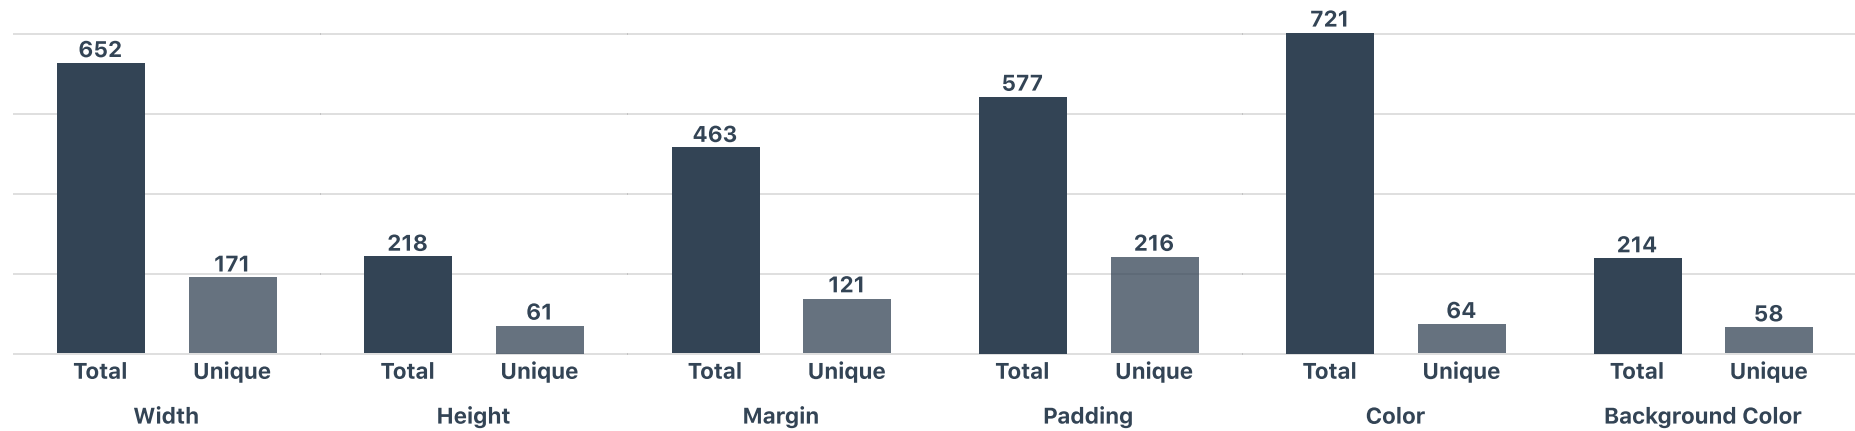

50

99

100

500

999

1000

Total vs. Unique Declarations

12676 total, 2654 unique declarations

Specificity Graph

Base 10 specificity score for each selector by source order. Generally, lower scores and flatter curves are better for maintainability. [Learn More](#)

Ruleset Size

Number of declarations per ruleset